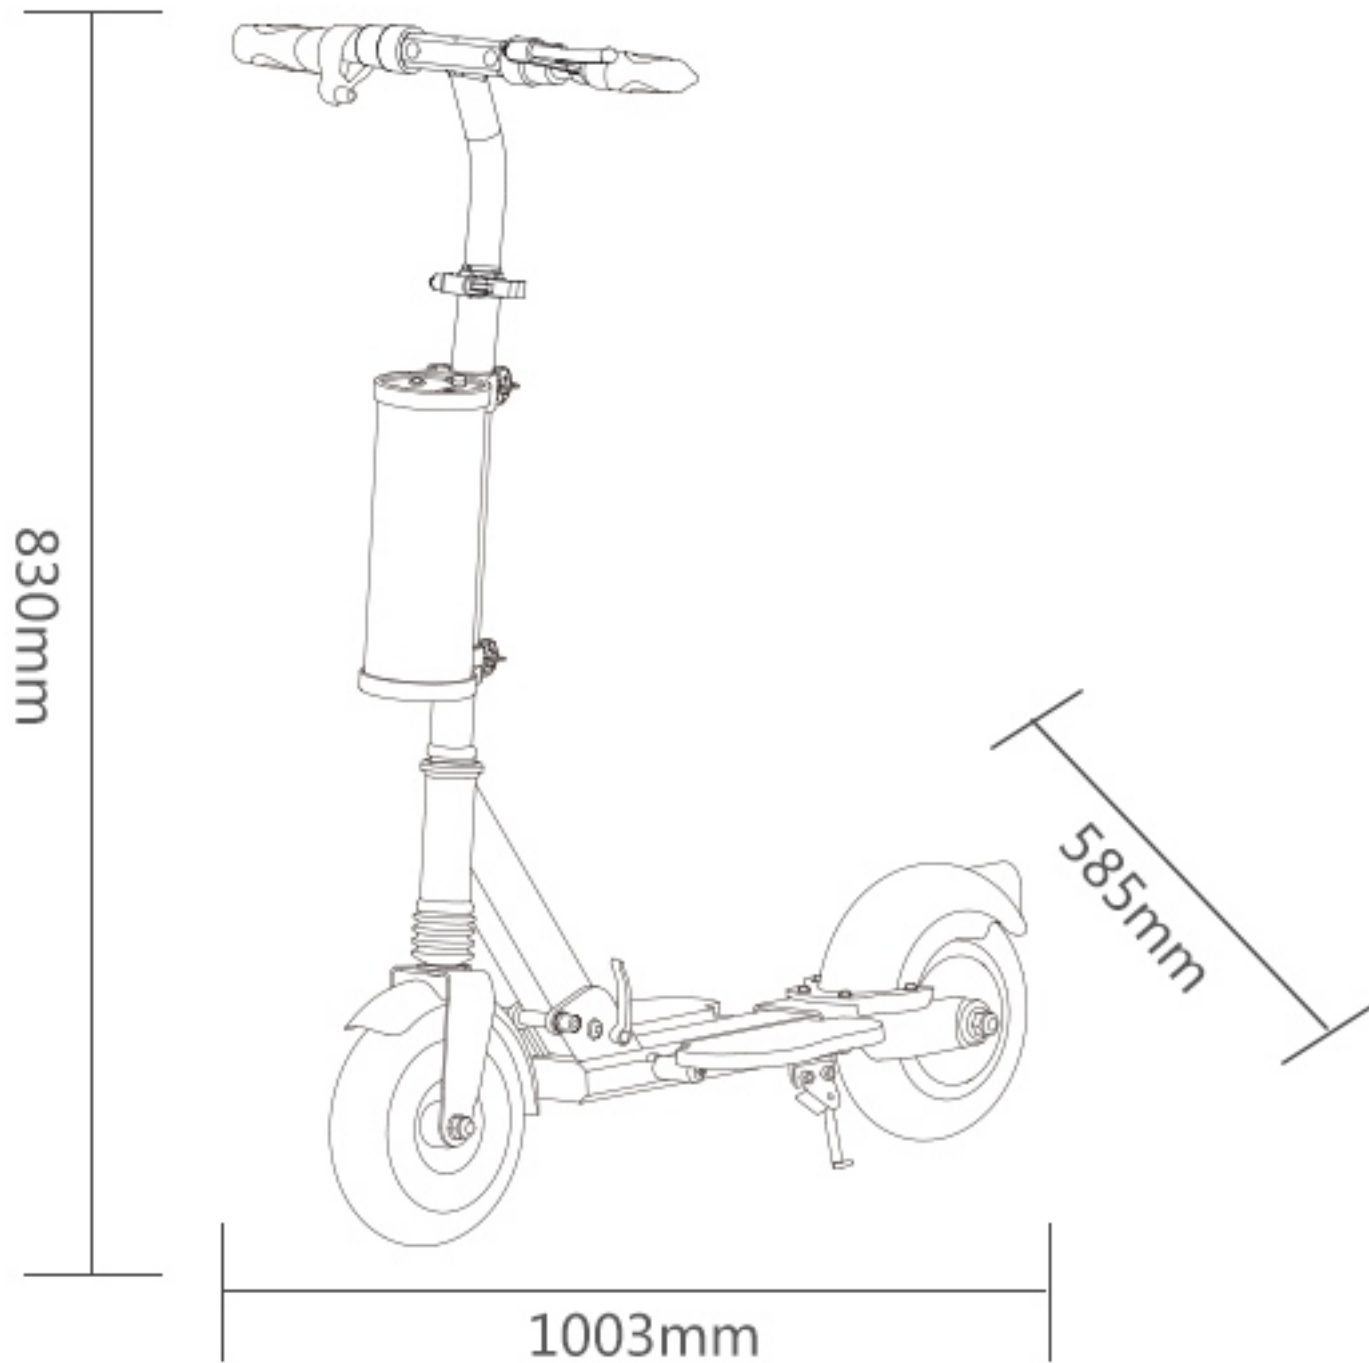

**BEST
CHOICE
FOR DAILY
COMMUTING**

 01-2716500

grupodmat.com

Distribuidor autorizado

MAIN TECHNICAL PARAMETERS

Size	1003mm*830mm*585mm
Folding size	900mm* 410mm*200mm
Tire size	8 inch
Pedal height	~107mm
Charging voltage	INPUT: AC100~240V, OUTPUT: DC 42V
Charging time	120min
Battery	162.8Wh
USB output voltage	5V
USB Max output current	1.5A
Item weight	12kg
Maximum load	100kg
Max speed	~20km/h
Applicable temperature	-10°C~40°C
Maximum Permissible Gradient	~15°

SPECIFICATIONS

Folding Length (mm)	Folding Width (mm)	Folding Height (mm)	Tire size (inch)	Battery Length (mm)	Battery Width (mm)
900	200	410	8	245	85

Connect to smart phone with Airwheel App

-  Fault self-diagnosis
-  Speed setting
-  Real-Time Positioning
-  Riding Data
-  Personal Setting

Foldable pedals

Multiple the range at your choice

Battery can be easily replaced

162.8_{wh}

Battery capacity

BATTERY

Adjustable operating rod
to fit for riders of different height

60_{cm}

 01-2716500

grupodmat.com

Distribuidor autorizado

 **d'mat**
Materiales

PACKING SIZE: 935X500X240mm

Bike body

cellphone holder

Charger